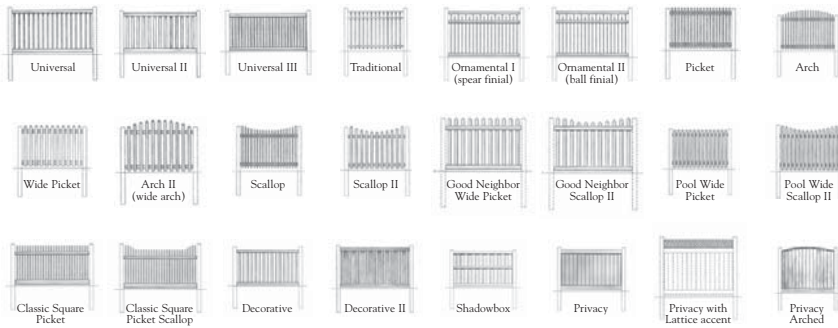

Style	Section Width (On Centers)		Heights Available				Post size for fence heights		Steel Insert	Other Info	
	6'	8'	3'	42"	4'	5'	6'	4 x4			5 x5
Universal	•	•	•	•	•	•	•	3&4"	5&6"	Yes	
Universal II	•	•	•	•	•	•	•	3&4"	5&6"	Yes	
Universal III	•	•	•	•	•	•	•	3&4"	5&6"	Yes	5/6ft meets BOCA pool code
Traditional	•	•	•	•	•	•	•	All		Yes	
Ornamental I (spear finial)	•	•	•	•	•	•	•	4"	5"	Yes	
Ornamental II (ball finial)	•	•	•	•	•	•	•	4"	5"	Yes	
Picket	•	•	•	•	•	•	•	All		No	
Arch	•	•	•	•	•	•	•	All		No	
Wide Picket	•	•	•	•	•	•	•	All		No	
Arch II (wide arch)	•	•	•	•	•	•	•	All		No	
Scallop	•	•	•	•	•	•	•	All		No	
Scallop II	•	•	•	•	•	•	•	All		No	
Good Neighbor Wide Picket	•	•	•	•	•	•	•	All		No	
Good Neighbor Scallop II	•	•	•	•	•	•	•	All		No	
Pool Wide Picket	•	•	•	•	•	•	•	4"	5"	No	Meet BOCA pool code
Pool Wide Scallop II	•	•	•	•	•	•	•	4"	5"	No	Meet BOCA pool code
Classic Square Picket	•	•	•	•	•	•	•	All		Yes	
Classic Square Picket Scallop	•	•	•	•	•	•	•	All		Yes	
Decorative	•	•	•	•	•	•	•	3&4"	5&6"	Yes	3/4ft = 2 rails - 5/6ft = 3 rails.
Decorative II	•	•	•	•	•	•	•	3&4"	5&6"	Yes	3/4ft = 2 rails - 5/6ft = 3 rails. 5/6ft meet BOCA pool code.
Shadowbox	•	•	•	•	•	•	•	All		Yes	4ft = 2 rails - 5/6ft = 3 rails.
Shadowbox	•	•	•	•	•	•	•	All		No	4ft = 2 rails - 5/6ft = 3 rails.
Privacy	•	•	•	•	•	•	•	All		Yes	5/6ft meets BOCA pool code
Privacy	•	•	•	•	•	•	•	All		No	
Privacy with Lattice accent	•	•	•	•	•	•	•	All		Yes	5ft privacy + 1ft accent lattice
Privacy with Lattice accent	•	•	•	•	•	•	•	All		No	
Privacy Arched	•	•	•	•	•	•	•	All		Yes	6ft high (70" net) - meets BOCA pool code

Note 1: All posts are 0.160" wall thickness